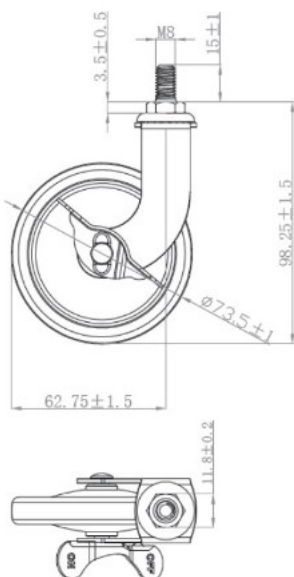

PRODUCT SHEET

Description:

Tea Trolley Castor $\varnothing 73,5\text{mm}$ "Tacitus", Black, W/Brake & Stem M8x15mm, MH: 98mm, PA Track, Loading Capacity 12kg

Item number:

08.01.115-0

Units	Box	Carton	HS Code	Barcode
Pcs.			8302200090	 5704866520072

SISO A/S

Mileparken 11
DK-2740 Skovlunde
Denmark
VAT: 24786013

Phone +45 45 830 900

www.siso.dk
siso@siso.dk

Danske Bank
Nytorv Branch
Copenhagen
SWIFT: DABADKKK

Account no.
4180 3112 112936
IBAN Account
DK7230003112112936