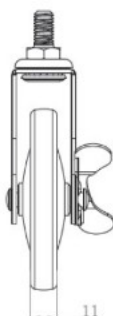

PRODUCT SHEET

Description:

Tea Trolley Castor $\varnothing 73,5\text{mm}$ "Tacitus", Black, W/Brake & Stem M8x15mm, MH: 98mm, PA Track, Loading Capacity 12kg

Item number:

08.01.115-0

Units	Box	Carton	HS Code	Barcode
Pcs.			8302200090	 5704866520072

SISO A/S

Mileparken 11
DK-2740 Skovlunde
Denmark
VAT: 24786013

Phone +45 45 830 900

www.siso.dk
siso@siso.dk

Danske Bank
Nytorv Branch
Copenhagen
SWIFT: DABADKKK

Account no.
4180 3112 112936
IBAN Account
DK7230003112112936